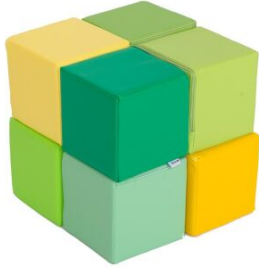

# Set of baby foam blocks □- 8 pcs

### DESCRIPTION

The set consists of eight cubes of the same size but different colors. Made of soft polyurethane foam, trimmed with artificial leather. Easy to clean. Cover contains hidden zipper and it is removable. The use of reinforced seams extends the life of the product, a special method of covering the zipper tape guarantees safe play, without the risk of getting caught on the metal part. The precision of the hems eliminates the creasing effect of the material. Security provides Oeko-Tex certificate. One cube dim.: L. 20 x W. 20 x H. 20 cm, Whole set dim.: L. 40 x W. 40 x H. 40 cm