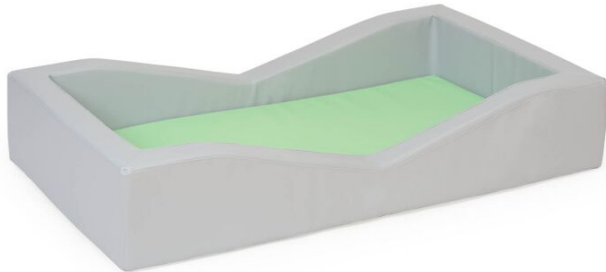

Foam bed with a mattress

4641347

DESCRIPTION

Bed made of soft polyurethane foam, trimmed with artificial leather. Easy to clean. Cover contains hidden zipper and it is removable. Security provides Oeko-Tex certificate. Bottom fastened with velcro. Dim.: L. 137 x W. 77 x H. 25 cm Mattress Dim. L. 120 x W. 60 x H. 6 cm

SHIPPING VOLUME

Color	
Size	
Gross weight (kg)	6.45
Length (mm)	1370
Width (mm)	770
Height (mm)	250
Quantity of packages	1
Shipping method	Spedition