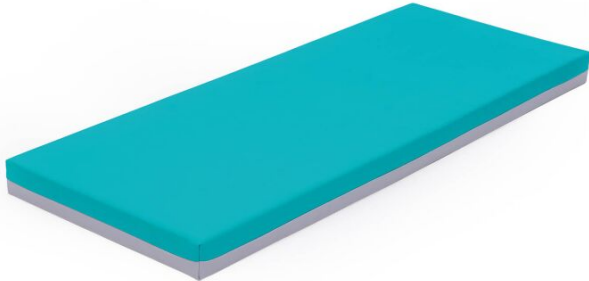

Preschool mattress, azure - gray

4641083

DESCRIPTION

Mattress made of soft polyurethane foam, trimmed with artificial leather. Easy to clean. Cover contains hidden zipper and it is removable. Security provides Oeko-Tex certificate. Dim.: L. 140 x W. 55 x H. 8 cm

SHIPPING VOLUME

Color	
Size	
Gross weight (kg)	2.54
Length (mm)	1400
Width (mm)	550
Height (mm)	80
Quantity of packages	1
Shipping method	Courier