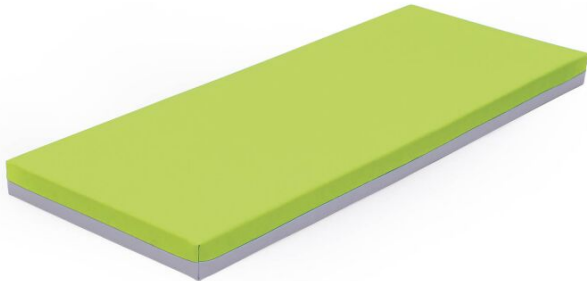

Preschool mattress, green - gray

4641084

DESCRIPTION

Mattress made of soft polyurethane foam, trimmed with artificial leather. Easy to clean. Cover contains hidden zipper and it is removable. Security provides Oeko-Tex certificate. Dim.: L. 140 x W. 55 x H. 8 cm

SHIPPING VOLUME

Color	
Size	
Gross weight (kg)	2.54
Length (mm)	1400
Width (mm)	550
Height (mm)	80
Quantity of packages	1
Shipping method	Courier