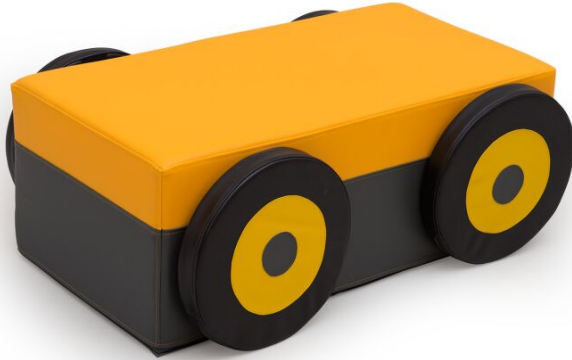

Tractor trailer - foam seat

4640199

DESCRIPTION

Made of soft polyurethane foam, trimmed with artificial leather. Easy to clean. Cover contains hidden zipper and it is removable. The use of reinforced seams extends the life of the product, a special method of covering the zipper guarantees safe play, without the risk of getting caught on the metal part. The precision of the hems eliminates the creasing effect of the material. Security provides Oeko-Tex certificate. Dim.: H. 30 x L. 80 x W. 48 cm

SHIPPING VOLUME

Color	
Size	
Gross weight (kg)	4.35
Length (mm)	800
Width (mm)	480
Height (mm)	300
Quantity of packages	1
Shipping method	Courier