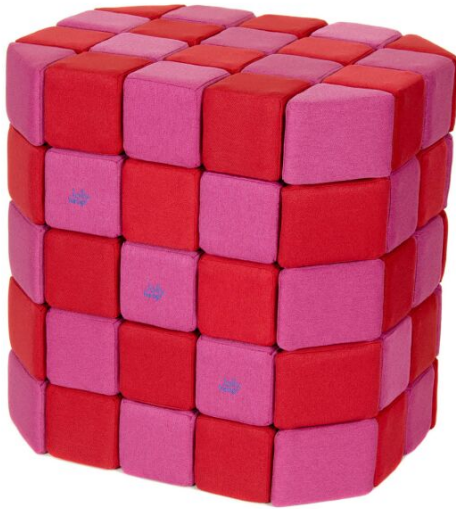

Jolly Heap magnetic blocks, red-pink

6306194

DESCRIPTION

The set includes 70 square bricks and 30 triangular ones. Each brick contains strong neodymium magnets so that it can be combined with a brick of a different color. The blocks are soft and without sharp edges. They were designed for kindergartens, schools, therapeutic and rehabilitation centers, playrooms. Certified product. Made of: polyurethane foam, 100% polyester, neodymium magnets. Dimensions: 12 x 12 x 12 cm , 100 pcs.

SHIPPING VOLUME

Color	
Size	
Gross weight (kg)	15
Length (mm)	640
Width (mm)	540
Height (mm)	640
Quantity of packages	1
Shipping method	Courier