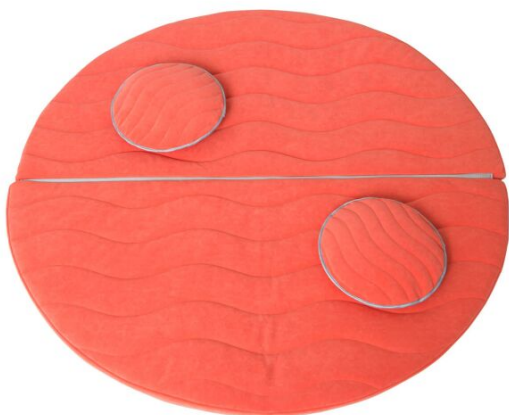

Coral reef round mattress

4641427

DESCRIPTION

Filled with soft and fluffy silicone nonwoven, the mats are intended for nursery children. The upholstery material Donna (100% PES) makes it easy to keep clean. They are soft, light and colorful. Security provides Oeko-Tex certificate. Dim.: 118 x 118 cm