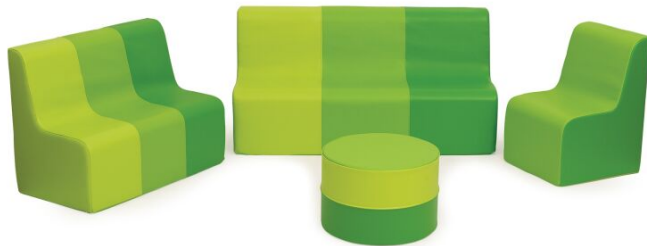

Sunny soft set green

4640522

DESCRIPTION

Made of soft polyurethane foam, trimmed with artificial leather. Easy to clean. Cover contains hidden zipper and it is removable. The use of reinforced seams extends the life of the product, a special method of covering the zipper tape guarantees safe play, without the risk of getting caught on the metal part. The precision of the hems eliminates the creasing effect of the material. Security provides Oeko-Tex certificate. Set includes: Table, Sofa I, Sofa II, Sofa III

SHIPPING VOLUME

| | |
|----------------------|-----------|
| Color | |
| Size | |
| Gross weight (kg) | 17 |
| Length (mm) | 1500 |
| Width (mm) | 600 |
| Height (mm) | 600 |
| Quantity of packages | 4 |
| Shipping method | Spedition |