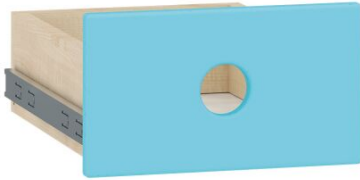

Large Feria drawer, light blue

4470431BEX

DESCRIPTION

Attractive and functional closures of the Feria system cabinets (4470425EX, 4470426EX, 4470427EX, 4470428EX). Colorful top, nice and precise finish on each side, nice-to-the-touch surface, functional opening - all these elements contribute to high functionality and safety of use. Elements made of durable laquered 16 mm MDF, gentle cutouts instead of a handle (natural ventilation). Dim.: H. 19 x W. 34 x D. 40 cm