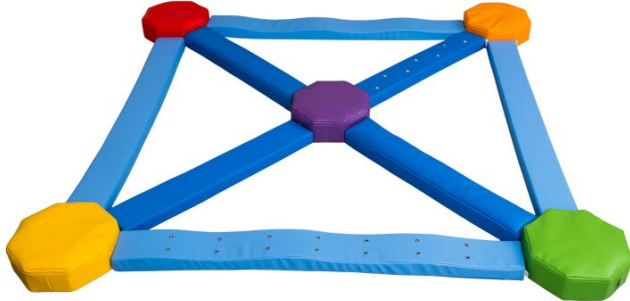

DESCRIPTION

The set is designed to support the development of the sense of balance, touch and stimulate eyesight and hearing. The set includes 13 elements that differ in texture, filling and the degree of hardness of the foam. The complete set forms a square, where the individual bridges are connected by octagonal platforms in vivid colors. The elements can be combined in any way. Covering the elements with artificial leather makes it easy to clean, while the non-slip surface makes the structure stable. Set consists of: - Wave bridge - Wave bridge with eyelets - Hard bridge - Soft bridge - Bridge with silicone filling - Bridge with metal eyelets - Bridge with granules - Non-slip bridge - Platform filled with wheat - Platform filled with rapeseed - Platform filled with rice - Platform filled peas - Platform filled with buckwheat. The set can be purchased in whole or in parts. Dim.: L. 223 x W. 223 x H. 10 cm