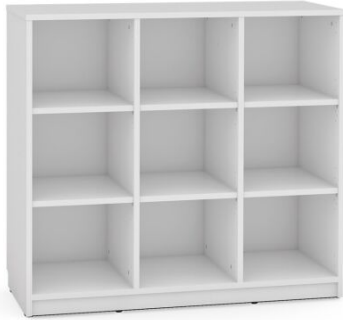

# Feria Medium Cabinet, white

### DESCRIPTION

The Feria cabinet system offers a multitude of possibilities to freely combine individual furniture modules. Safe systems of closing cabinets and pulling out and sliding in containers. Cabinets contains many compartments, which, if necessary, can be closed with doors or fitted with drawers of various capacities. The depth of each compartment accommodates all materials in A4 format. The offer includes four heights of cabinets. We offer small and large drawers and doors made of varnished MDF, as well as small and large drawers and a door made of chipboard. Cabinet bodies are made of white-colored 18 mm thick chipboard, the back of the cabinet is made of white HDF board. The openings in the cabinet allow the installation of guides for drawers and doors with adjustment to their different heights. Cabinet sold without drawers and doors. Doors and drawers sold separately. Dim.: H. 95 x W. 105 x D. 44 cm